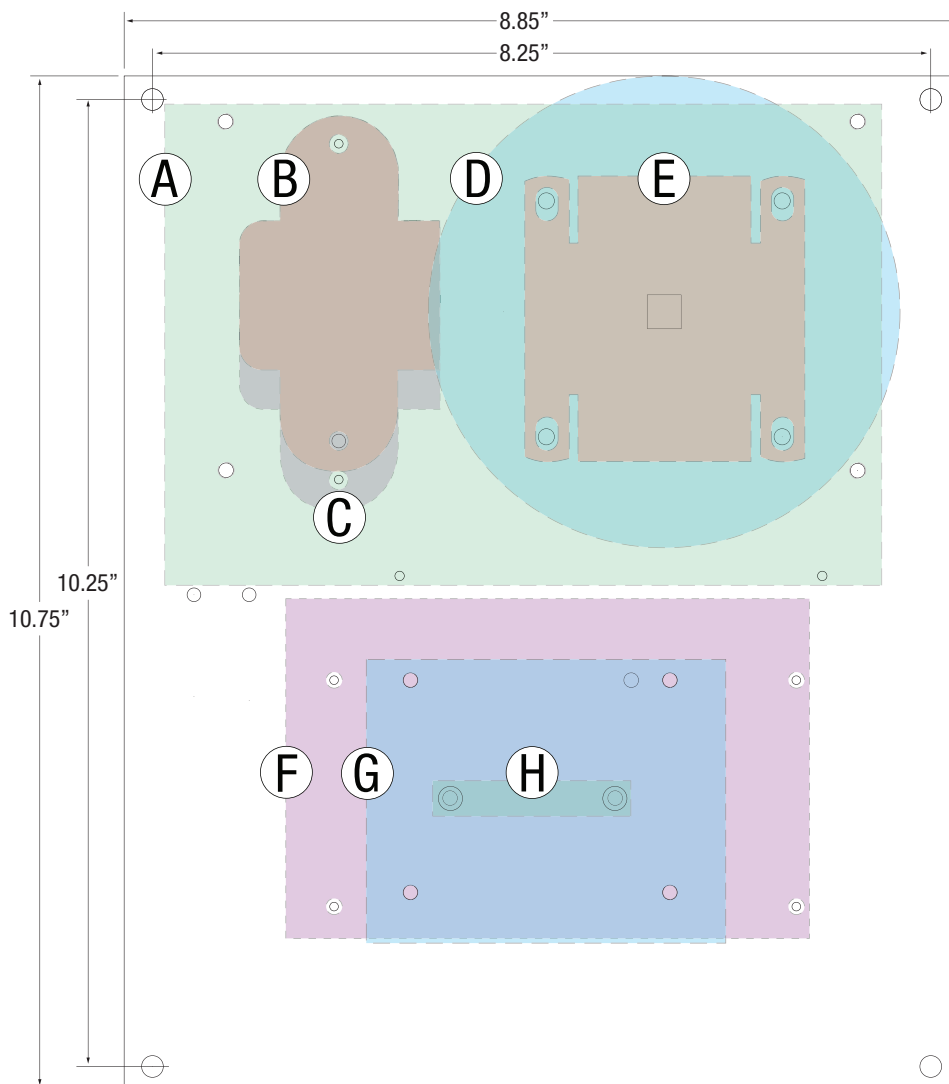

Capacity

- Fits two (2) 12VDC/7AH batteries

Agency Listings

UL Listed Enclosure.

CE European Conformity

Physical and Environmental**Dimensions (H x W x D)**

13.3" x 11.3" x 5.6" (338.1mm x 287.3mm x 142mm)

Product Weight 7.0 lb. (3.18 kg)

Shipping Weight 8.3 lb. (3.76 kg)

Accessories (order separately)

PMK1

PMK1**Pole Mount Kit**

PMK1 pole mount kit is designed to simplify installation of outdoor units. It accommodates 2" - 8" (diameter) poles.

Kit includes:

- Two (2) powder coated steel mount brackets.
- Four (4) stainless steel bolts and lock washers.
- Two (2) wormgear quick release straps.

Product Position Chart for the Following Models:

Altronix Products	Mounting
ACM8, ACM8CB, ACMS8, ACMS8CB, AL300ULXB, AL400ULXB2, AL600ULXB, AL1012ULXB, AL1024ULXB2, eFlow3NB, eFlow4NB, eFlow6NB, eFlow102NB, eFlow104NB, LINQ8ACM, LINQ8ACMCB, OLS75, OLS120, OLS120D2, OLS180, OLS250	(A)
T1656, T2856	(B)
T1250, T12100, T16100, T1618100	(C)
T1618300, T2428300, T2428300220, T2428300277	(D)
T1224150, T2428175	(E)
ACM4, ACM4CB, AL175ULB, LINQ8PD, LINQ8PDCB, MOM5, PD4UL, PD4ULCB, PD8UL, PD8ULCB, PDS8, PDS8CB	(F)
OLS20, SMP3, SMP5	(G)
Three Position Terminal Strip	(H)

Dimensions and Drawing

Dimensions (H x W x D approximate)

13.3" x 11.3" x 5.6" (338.1mm x 287.3mm x 142mm)

FRONT VIEW

RIGHT SIDE VIEW

FRONT VIEW COVER REMOVED

END VIEW