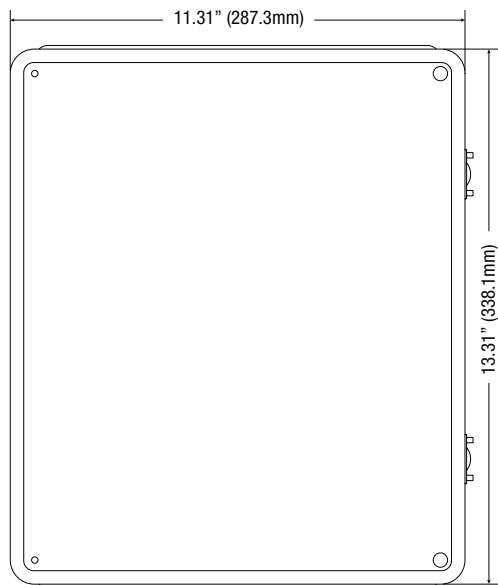

Capacity

- Fits two (2) 12VDC/7AH batteries

Agency Listings

UL Listed Enclosure.

CE European Conformity

Physical and Environmental**Dimensions (H x W x D)**

13.3" x 11.3" x 5.6" (338.1mm x 287.3mm x 142mm)

Product Weight 7.0 lb. (3.18 kg)

Shipping Weight 8.3 lb. (3.76 kg)

Accessories (order separately)

PMK1

PMK1**Pole Mount Kit**

PMK1 pole mount kit is designed to simplify installation of outdoor units. It accommodates 2" - 8" (diameter) poles.

Kit includes:

- Two (2) powder coated steel mount brackets.
- Four (4) stainless steel bolts and lock washers.
- Two (2) wormgear quick release straps.

Product Position Chart for the Following Models:

Altronix Products	Mounting
ACM8, ACM8CB, ACMS8, ACMS8CB, AL300ULXB, AL400ULXB2, AL600ULXB, AL1012ULXB, AL1024ULXB2, eFlow3NB, eFlow4NB, eFlow6NB, eFlow102NB, eFlow104NB, LINQ8ACM, LINQ8ACMCB, OLS75, OLS120, OLS120D2, OLS180, OLS250	(A)
T1656, T2856	(B)
T1250, T12100, T16100, T1618100	(C)
T1618300, T2428300, T2428300220, T2428300277	(D)
T1224150, T2428175	(E)
ACM4, ACM4CB, AL175ULB, LINQ8PD, LINQ8PDCB, MOM5, PD4UL, PD4ULCB, PD8UL, PD8ULCB, PDS8, PDS8CB	(F)
OLS20, SMP3, SMP5	(G)
Three Position Terminal Strip	(H)

Dimensions and Drawing

Dimensions (H x W x D approximate)

13.3" x 11.3" x 5.6" (338.1mm x 287.3mm x 142mm)

FRONT VIEW

RIGHT SIDE VIEW

FRONT VIEW COVER REMOVED

END VIEW