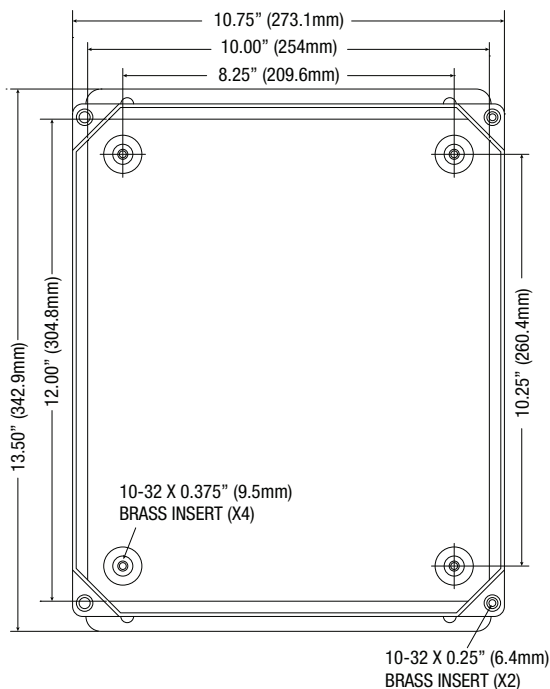

Capacity

- Fits two (2) 12VDC/7AH batteries

Agency Listings

UL Listed Enclosure.

CE European Conformity

Physical and Environmental**Dimensions (H x W x D)**

13.3" x 11.3" x 5.6" (338.1mm x 287.3mm x 142mm)

Product Weight 7.0 lb. (3.18 kg)

Shipping Weight 8.3 lb. (3.76 kg)

Accessories (order separately)

PMK1

PMK1**Pole Mount Kit**

PMK1 pole mount kit is designed to simplify installation of outdoor units. It accommodates 2" - 8" (diameter) poles.

Kit includes:

- Two (2) powder coated steel mount brackets.
- Four (4) stainless steel bolts and lock washers.
- Two (2) wormgear quick release straps.

Product Position Chart for the Following Models:

Altronix Products	Mounting
ACM8, ACM8CB, ACMS8, ACMS8CB, AL300ULXB, AL400ULXB2, AL600ULXB, AL1012ULXB, AL1024ULXB2, eFlow3NB, eFlow4NB, eFlow6NB, eFlow102NB, eFlow104NB, LINQ8ACM, LINQ8ACMCB, OLS75, OLS120, OLS120D2, OLS180, OLS250	(A)
T1656, T2856	(B)
T1250, T12100, T16100, T1618100	(C)
T1618300, T2428300, T2428300220, T2428300277	(D)
T1224150, T2428175	(E)
ACM4, ACM4CB, AL175ULB, LINQ8PD, LINQ8PDCB, MOM5, PD4UL, PD4ULCB, PD8UL, PD8ULCB, PDS8, PDS8CB	(F)
OLS20, SMP3, SMP5	(G)
Three Position Terminal Strip	(H)

Dimensions and Drawing

Dimensions (H x W x D approximate)

13.3" x 11.3" x 5.6" (338.1mm x 287.3mm x 142mm)

FRONT VIEW

RIGHT SIDE VIEW

FRONT VIEW COVER REMOVED

END VIEW