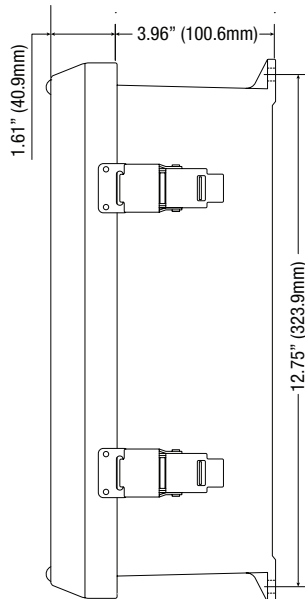

Capacity

- Fits two (2) 12VDC/7AH batteries

Agency Listings

UL Listed Enclosure.

CE European Conformity

Physical and Environmental**Dimensions (H x W x D)**

13.3" x 11.3" x 5.6" (338.1mm x 287.3mm x 142mm)

Product Weight 7.0 lb. (3.18 kg)

Shipping Weight 8.3 lb. (3.76 kg)

Accessories (order separately)

PMK1

PMK1**Pole Mount Kit**

PMK1 pole mount kit is designed to simplify installation of outdoor units. It accommodates 2" - 8" (diameter) poles.

Kit includes:

- Two (2) powder coated steel mount brackets.
- Four (4) stainless steel bolts and lock washers.
- Two (2) wormgear quick release straps.

Product Position Chart for the Following Models:

Altronix Products	Mounting
ACM8, ACM8CB, ACMS8, ACMS8CB, AL300ULXB, AL400ULXB2, AL600ULXB, AL1012ULXB, AL1024ULXB2, eFlow3NB, eFlow4NB, eFlow6NB, eFlow102NB, eFlow104NB, LINQ8ACM, LINQ8ACMCB, OLS75, OLS120, OLS120D2, OLS180, OLS250	(A)
T1656, T2856	(B)
T1250, T12100, T16100, T1618100	(C)
T1618300, T2428300, T2428300220, T2428300277	(D)
T1224150, T2428175	(E)
ACM4, ACM4CB, AL175ULB, LINQ8PD, LINQ8PDCB, MOM5, PD4UL, PD4ULCB, PD8UL, PD8ULCB, PDS8, PDS8CB	(F)
OLS20, SMP3, SMP5	(G)
Three Position Terminal Strip	(H)

Dimensions and Drawing

Dimensions (H x W x D approximate)

13.3" x 11.3" x 5.6" (338.1mm x 287.3mm x 142mm)

FRONT VIEW

RIGHT SIDE VIEW

FRONT VIEW COVER REMOVED

END VIEW