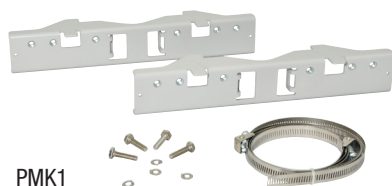

WP3

Specifications**Features**

- Lightweight molded fiberglass reinforced polyester enclosure is corrosion resistant and does not contain halogens
- Lockable stainless steel latches
- Integral flanges simplify wall or pole mounting
- Includes metal backplane for mounting power and accessories

Capacity

- Fits two (2) 12VDC/7AH batteries

Agency Listings

UL Listed Enclosure.

CE European Conformity

Physical and Environmental**Dimensions (H x W x D)**

13.3" x 11.3" x 5.6" (338.1mm x 287.3mm x 142mm)

Product Weight 7.0 lb. (3.18 kg)

Shipping Weight 8.3 lb. (3.76 kg)

Accessories (order separately)

PMK1

PMK1**Pole Mount Kit**

PMK1 pole mount kit is designed to simplify installation of outdoor units. It accommodates 2" - 8" (diameter) poles.

Kit includes:

- Two (2) powder coated steel mount brackets.
- Four (4) stainless steel bolts and lock washers.
- Two (2) wormgear quick release straps.

Product Position Chart for the Following Models:

Altronix Products	Mounting
ACM8, ACM8CB, ACMS8, ACMS8CB, AL300ULXB, AL400ULXB2, AL600ULXB, AL1012ULXB, AL1024ULXB2, eFlow3NB, eFlow4NB, eFlow6NB, eFlow102NB, eFlow104NB, LINQ8ACM, LINQ8ACMCB, OLS75, OLS120, OLS120D2, OLS180, OLS250	(A)
T1656, T2856	(B)
T1250, T12100, T16100, T1618100	(C)
T1618300, T2428300, T2428300220, T2428300277	(D)
T1224150, T2428175	(E)
ACM4, ACM4CB, AL175ULB, LINQ8PD, LINQ8PDCB, MOM5, PD4UL, PD4ULCB, PD8UL, PD8ULCB, PDS8, PDS8CB	(F)
OLS20, SMP3, SMP5	(G)
Three Position Terminal Strip	(H)